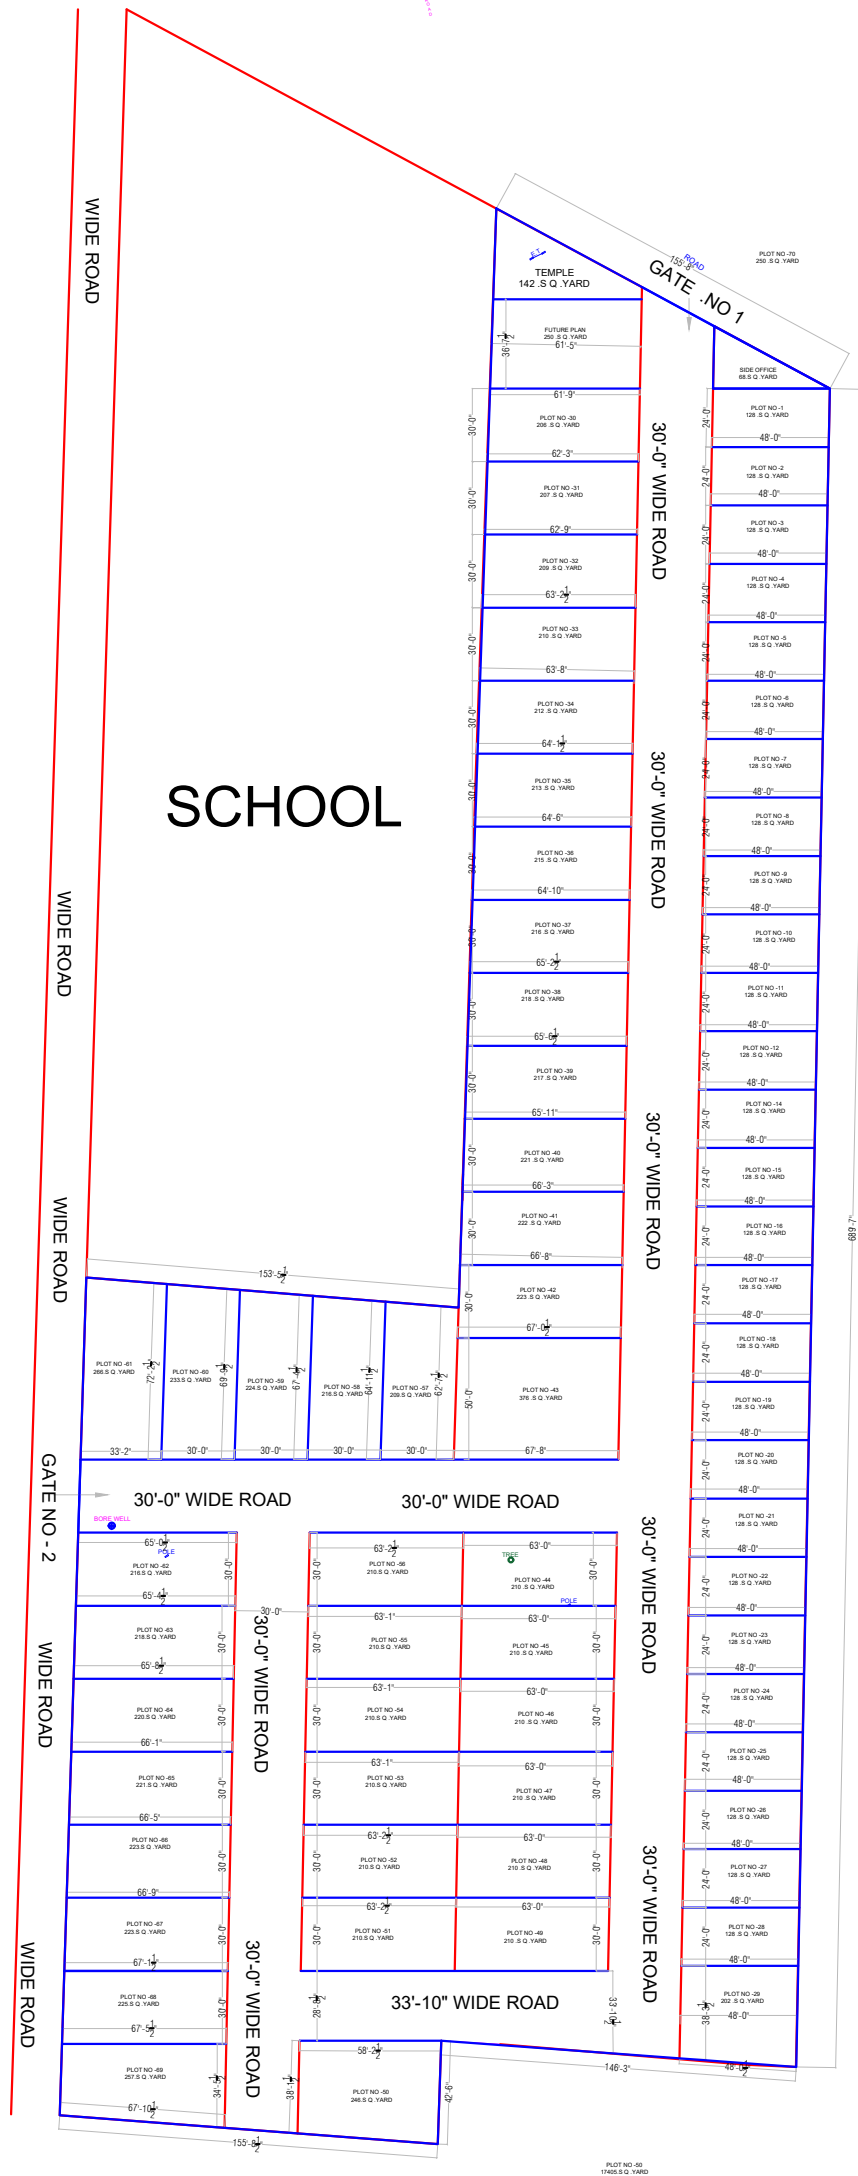

GULMOHAR ESTATE

TOTAL AREA- 17405 SQ .YARD
 TOTAL PLOT SALE AREA- 12790 SQ .YARD

COMFORT DESIGN ASSOCIATES

DESIGNED BY. RAVIKANT SHARMA

Sheet Title : RESIDENTIAL PLOTS

Architectural Design Interior Design 2D/3D Drawing Landscape Structure Estimate Valuation

OFFICE ADDRESS:

MSX-1 OFFICE NO-507ALPHA-1,COMMERCIAL BELT GREATER NOIDA
 CONTACTS 9999845814 8077323121

GULMOHAR ESTATE

SITE ADD :DASTURA MOAD , KAKORE
 DIST - BULANDSHAR (U.P.)